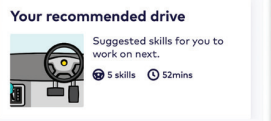

84%

Total progress

24 Units completed
10 Chapters completed

drive.govt.nz

Get your restricted licence with Drive Go

Everything you need to help pass the restricted test – all on-the-go.

Practise a skill

Get your restricted licence with Drive Go